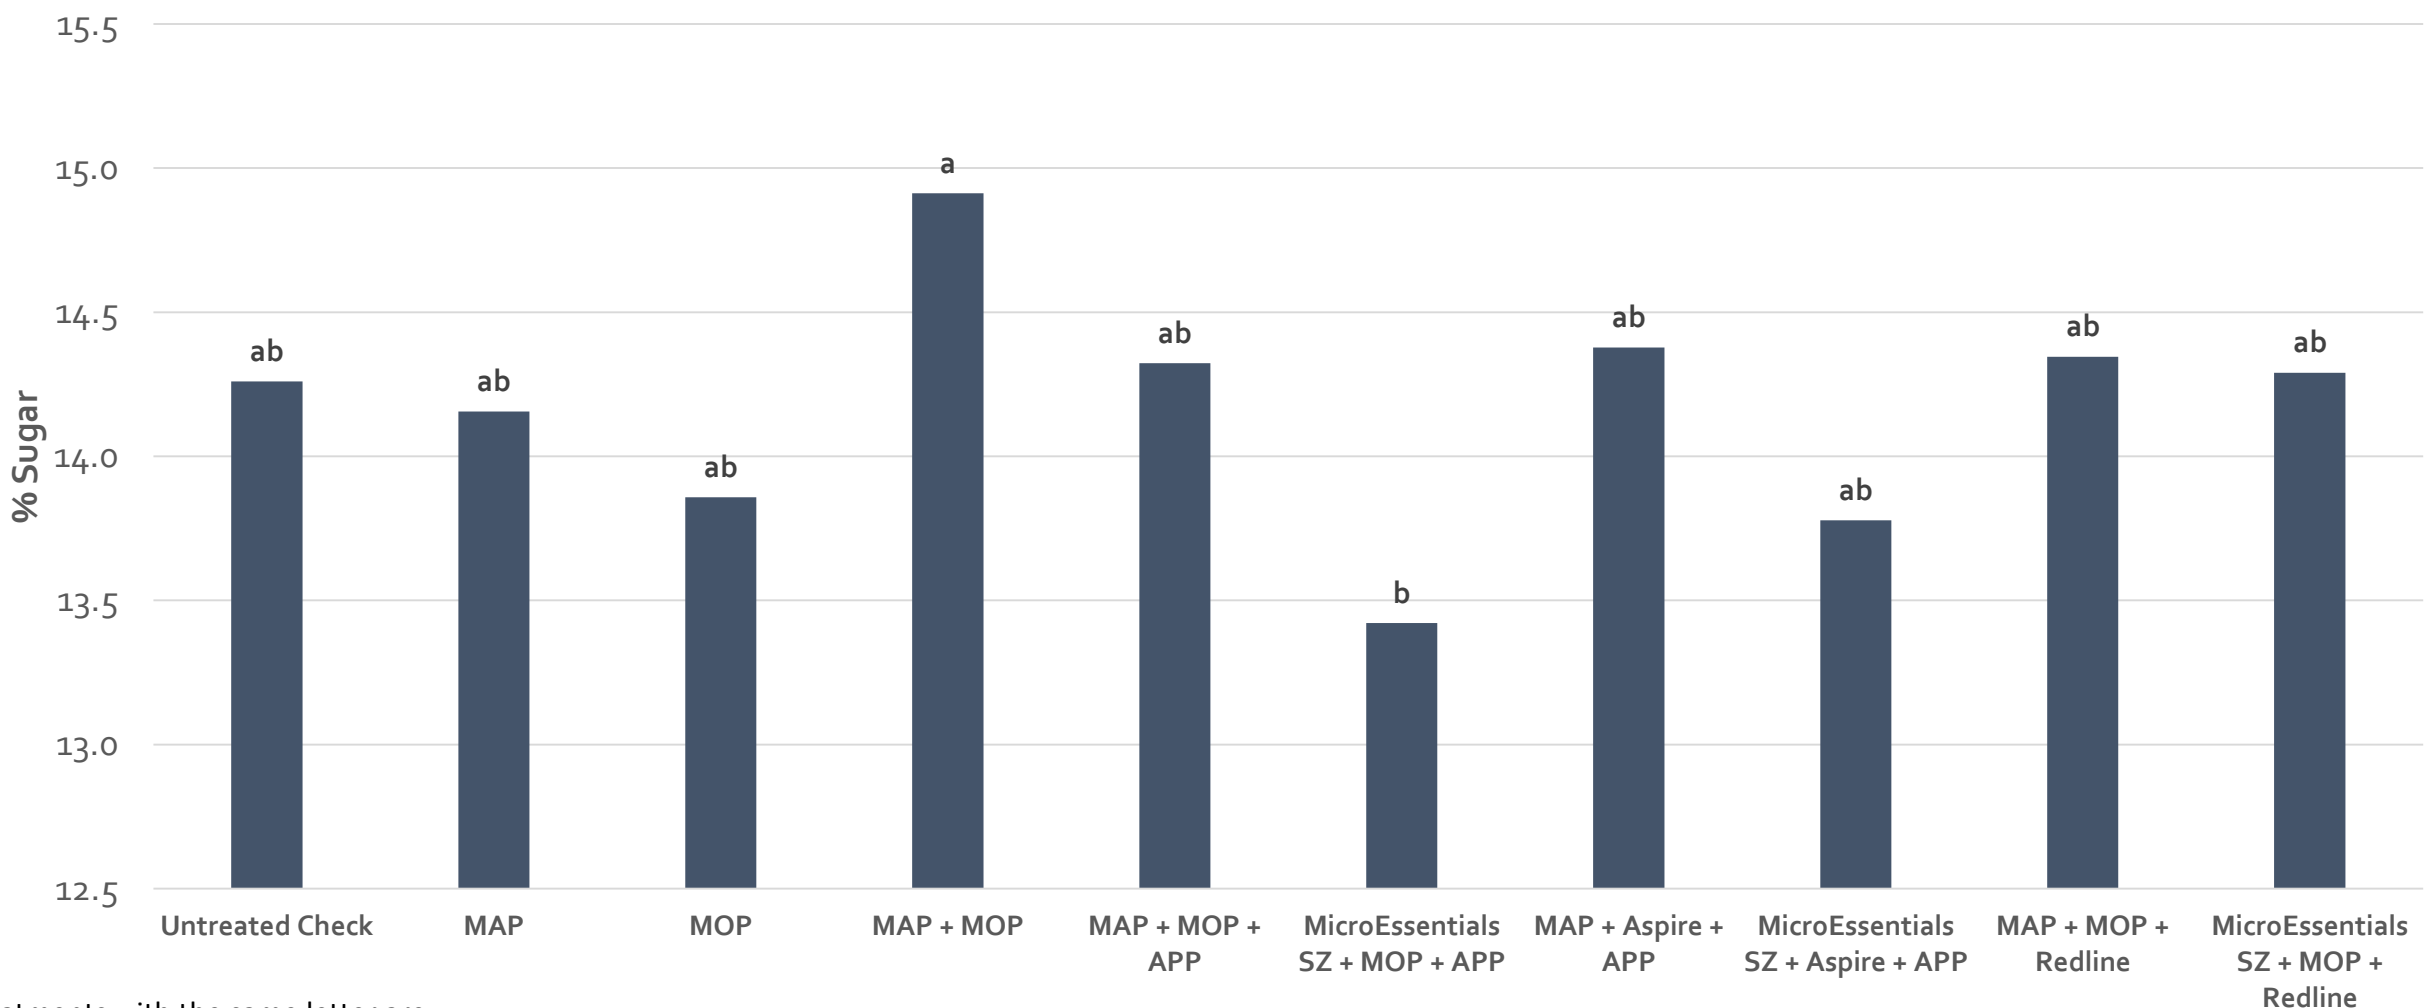

LSD (p=0.10): 1.18
CV: 5.93

Mosaic MicroEssentials – 2016

% Sugar

Treatments with the same letter are not statistically different

Mosaic MicroEssentials – 2016

Tons per Acre

LSD (p=0.10): NS
CV: 40.58

Treatments with the same letter are not statistically different

Mosaic MicroEssentials – 2016

Recoverable Sugar per Ton

LSD (p=0.10): 28.58
CV: 9.44

Treatments with the same letter are not statistically different

LSD (p=0.10): 2,998
CV: 45.8

Recoverable Sugar per Acre

Treatments with the same letter are not statistically different

Treatment List

- Untreated Check
- MAP, 35 lb/a, PPI
- MOP, 60 lb/a, PPI
- MAP, 35 lb/a + MOP, 60 lb/a, PPI
- MAP, 35 lb/a + MOP, 60 lb/a, PPI & APP, 3 gal/a, IF
- MicroEssentials SZ, 35 lb/a + MOP, 60 lb/a, PPI & APP, 3 gal/a, IF
- MAP, 35 lb/a + Aspire, 60 lb/a, PPI & APP, 3 gal/a, IF
- MicroEssentials SZ, 35 lb/a + Aspire, 60 lb/a, PPI & APP, 3 gal/a, IF
- MAP, 35 lb/a + MOP, 60 lb/a, PPI & Redline, 3 gal/a, IF
- MicroEssentials SZ, 35 lb/a + MOP, 60 lb/a, PPI & Redline, 3 gal/a, IF