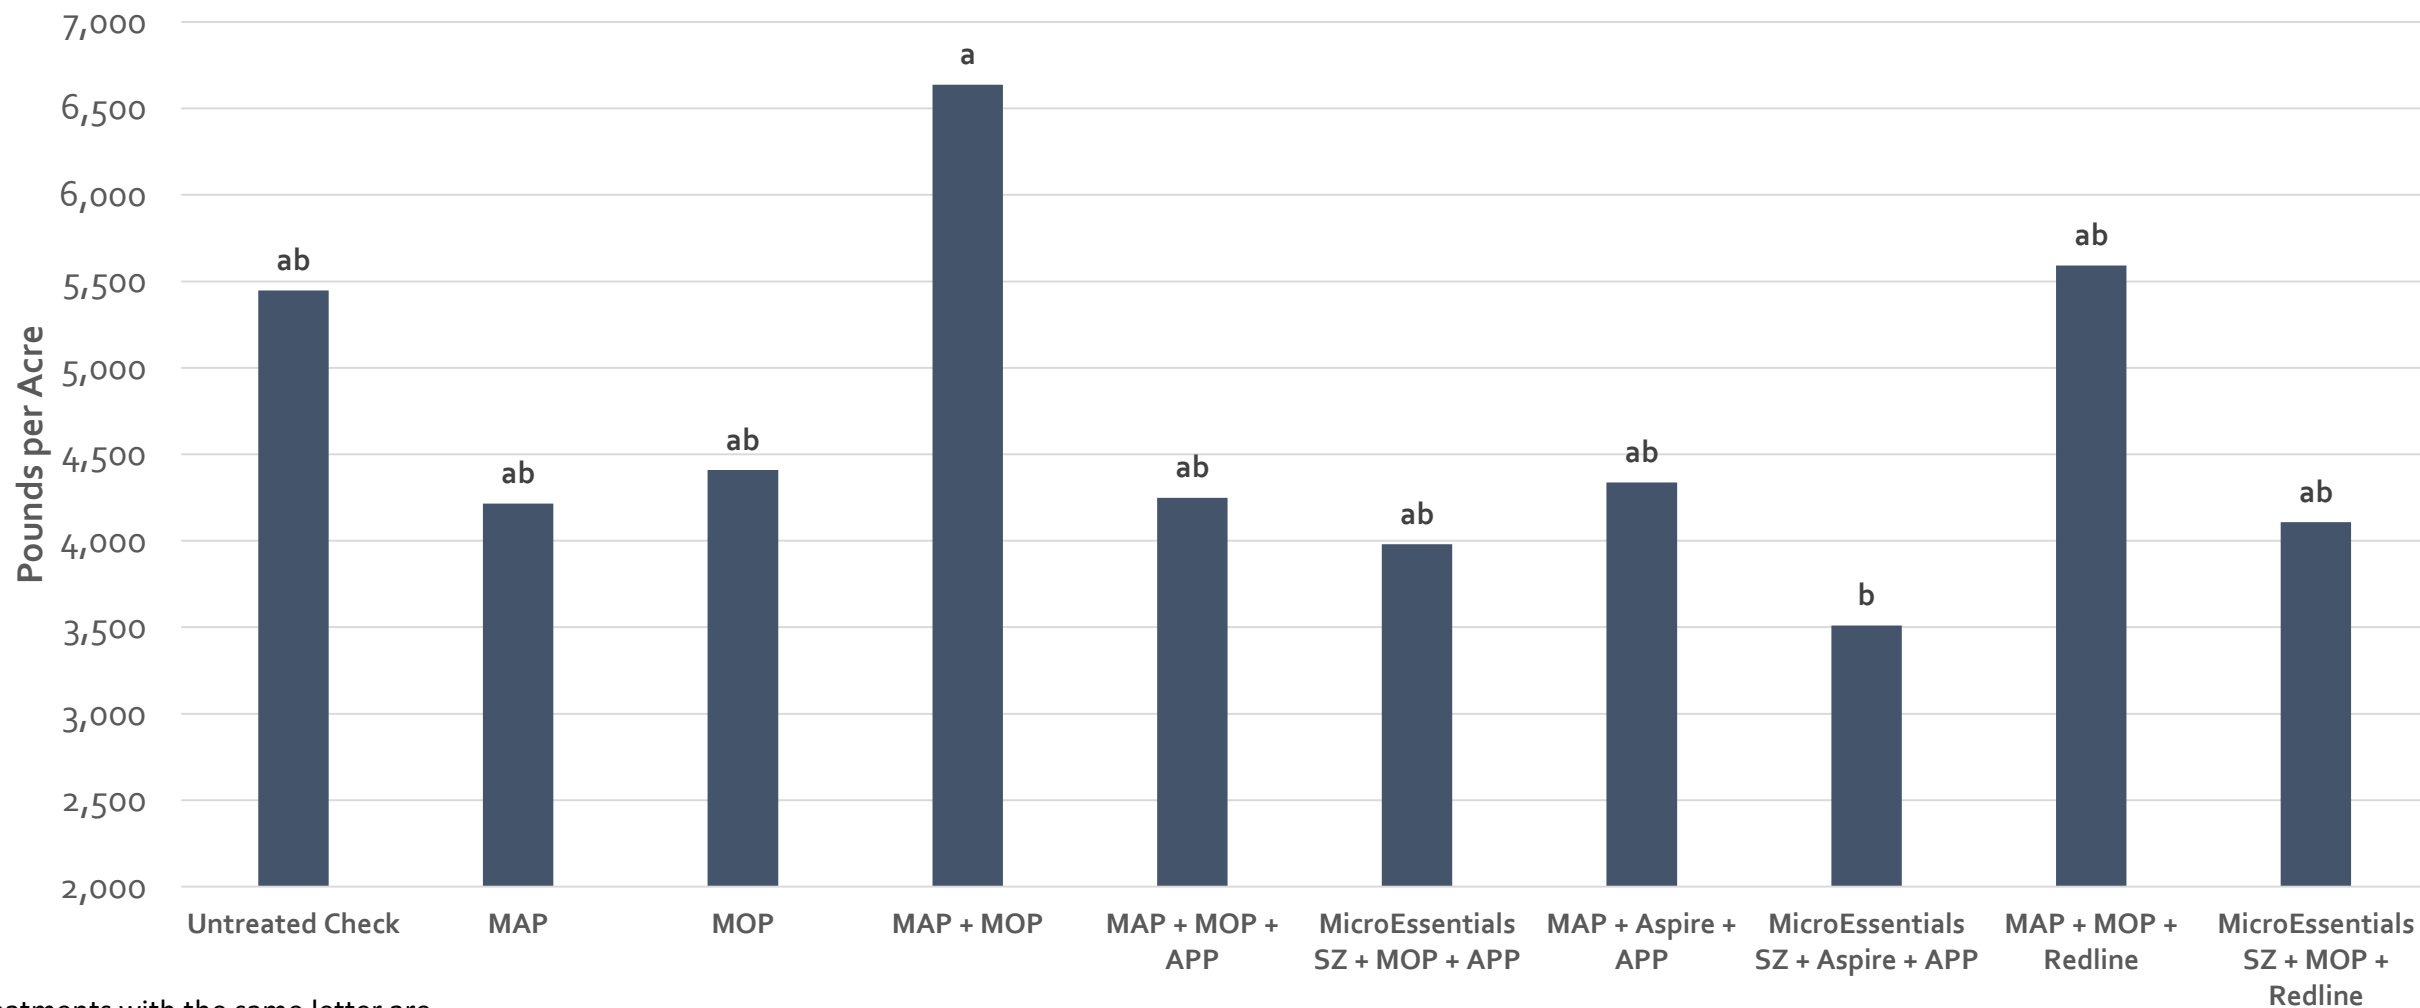

Mosaic MicroEssentials – 2016

Recoverable Sugar per Ton

LSD (p=0.10): 28.58
CV: 9.44

Treatments with the same letter are not statistically different

LSD (p=0.10): 2,998
CV: 45.8

Recoverable Sugar per Acre

Treatments with the same letter are not statistically different

Treatment List

- Untreated Check
- MAP, 35 lb/a, PPI
- MOP, 60 lb/a, PPI
- MAP, 35 lb/a + MOP, 60 lb/a, PPI
- MAP, 35 lb/a + MOP, 60 lb/a, PPI & APP, 3 gal/a, IF
- MicroEssentials SZ, 35 lb/a + MOP, 60 lb/a, PPI & APP, 3 gal/a, IF
- MAP, 35 lb/a + Aspire, 60 lb/a, PPI & APP, 3 gal/a, IF
- MicroEssentials SZ, 35 lb/a + Aspire, 60 lb/a, PPI & APP, 3 gal/a, IF
- MAP, 35 lb/a + MOP, 60 lb/a, PPI & Redline, 3 gal/a, IF
- MicroEssentials SZ, 35 lb/a + MOP, 60 lb/a, PPI & Redline, 3 gal/a, IF