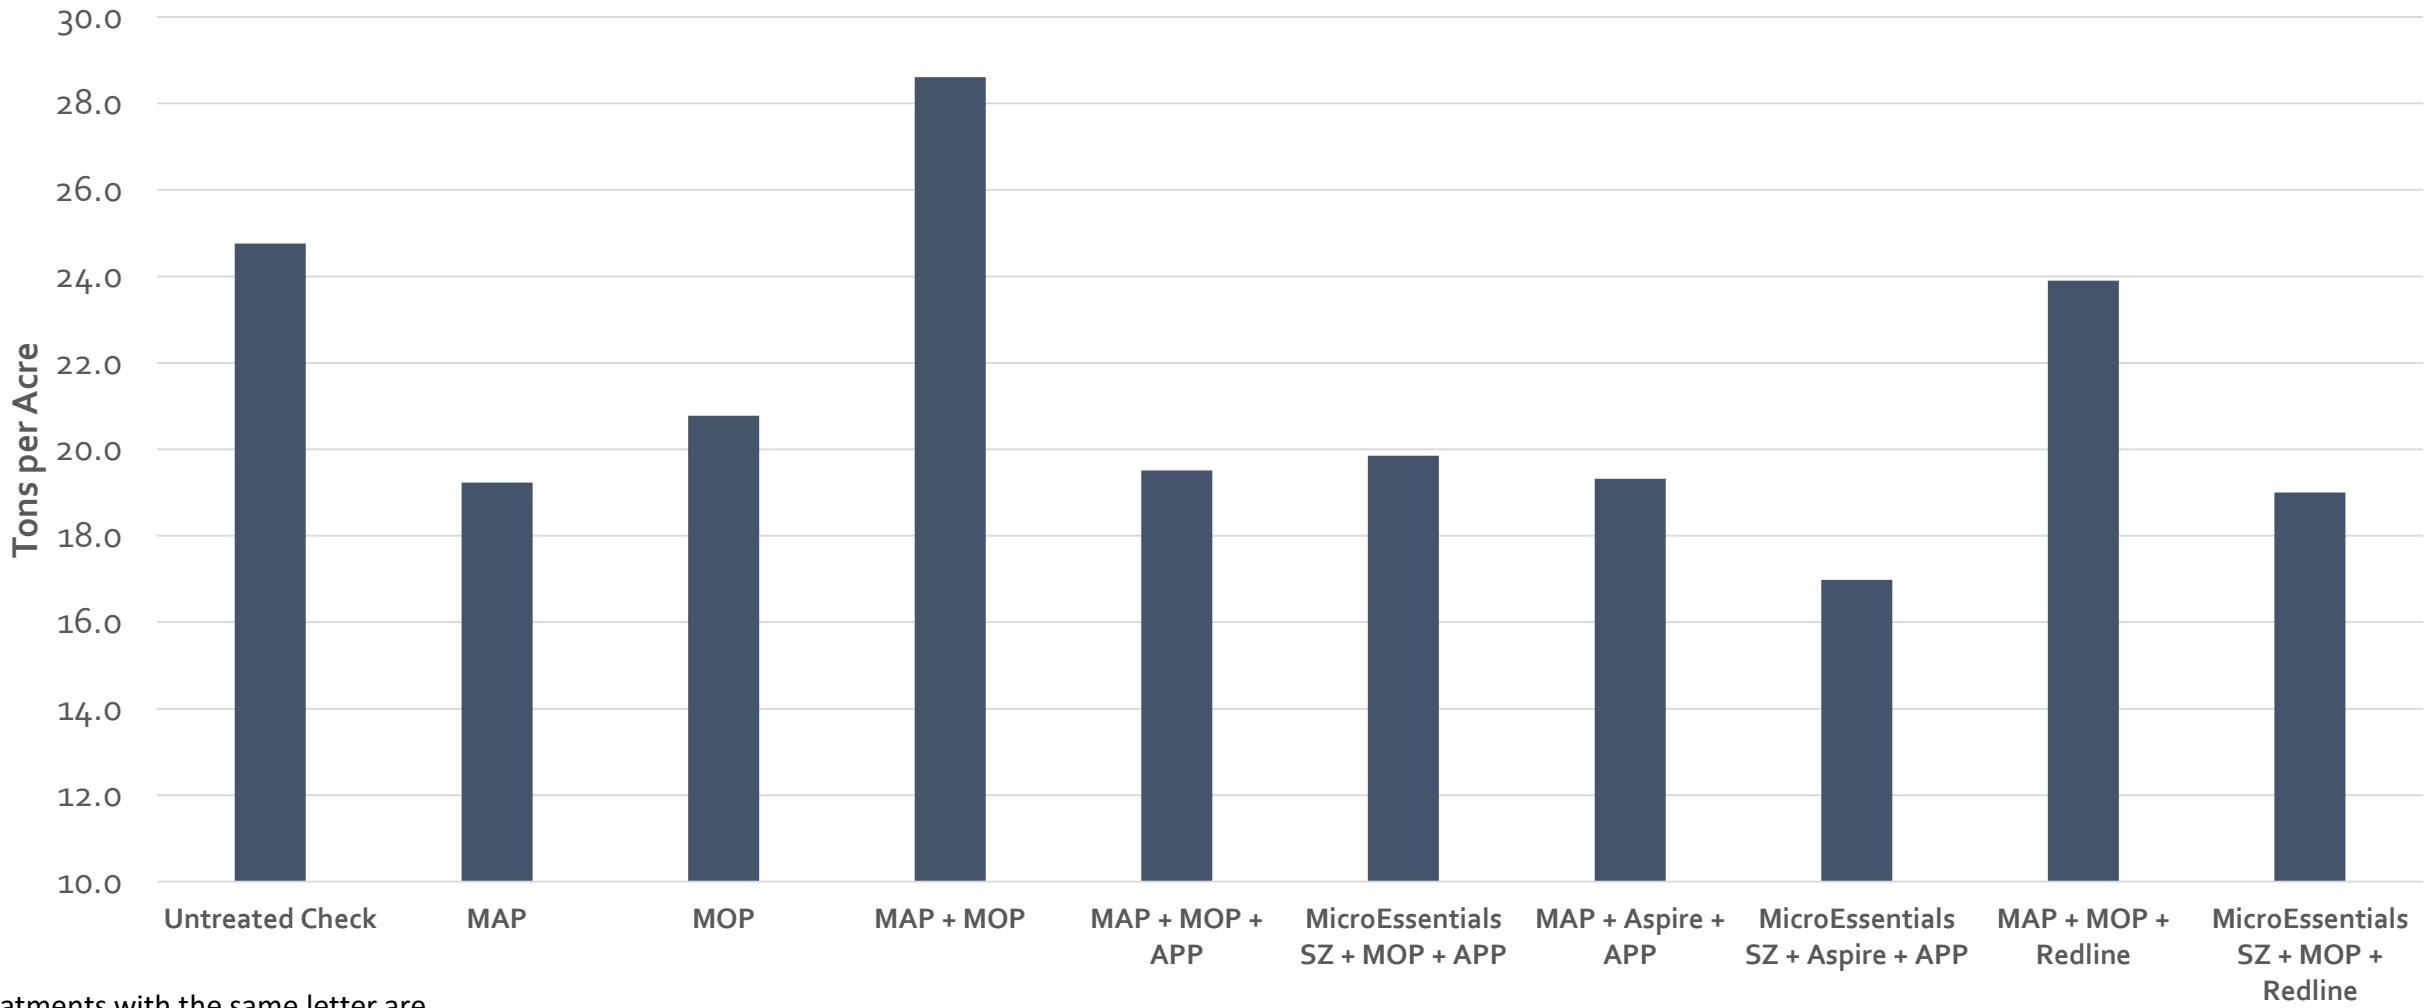

LSD (p=0.10): 1.18
CV: 5.93

Mosaic MicroEssentials – 2016

% Sugar

Treatments with the same letter are not statistically different

Mosaic MicroEssentials – 2016

Tons per Acre

LSD (p=0.10): NS
CV: 40.58

Treatments with the same letter are not statistically different

Mosaic MicroEssentials – 2016

Recoverable Sugar per Ton

LSD (p=0.10): 28.58
CV: 9.44

Treatments with the same letter are not statistically different

LSD (p=0.10): 2,998
CV: 45.8

Recoverable Sugar per Acre

Treatments with the same letter are not statistically different

Treatment List

- Untreated Check
- MAP, 35 lb/a, PPI
- MOP, 60 lb/a, PPI
- MAP, 35 lb/a + MOP, 60 lb/a, PPI
- MAP, 35 lb/a + MOP, 60 lb/a, PPI & APP, 3 gal/a, IF
- MicroEssentials SZ, 35 lb/a + MOP, 60 lb/a, PPI & APP, 3 gal/a, IF
- MAP, 35 lb/a + Aspire, 60 lb/a, PPI & APP, 3 gal/a, IF
- MicroEssentials SZ, 35 lb/a + Aspire, 60 lb/a, PPI & APP, 3 gal/a, IF
- MAP, 35 lb/a + MOP, 60 lb/a, PPI & Redline, 3 gal/a, IF
- MicroEssentials SZ, 35 lb/a + MOP, 60 lb/a, PPI & Redline, 3 gal/a, IF