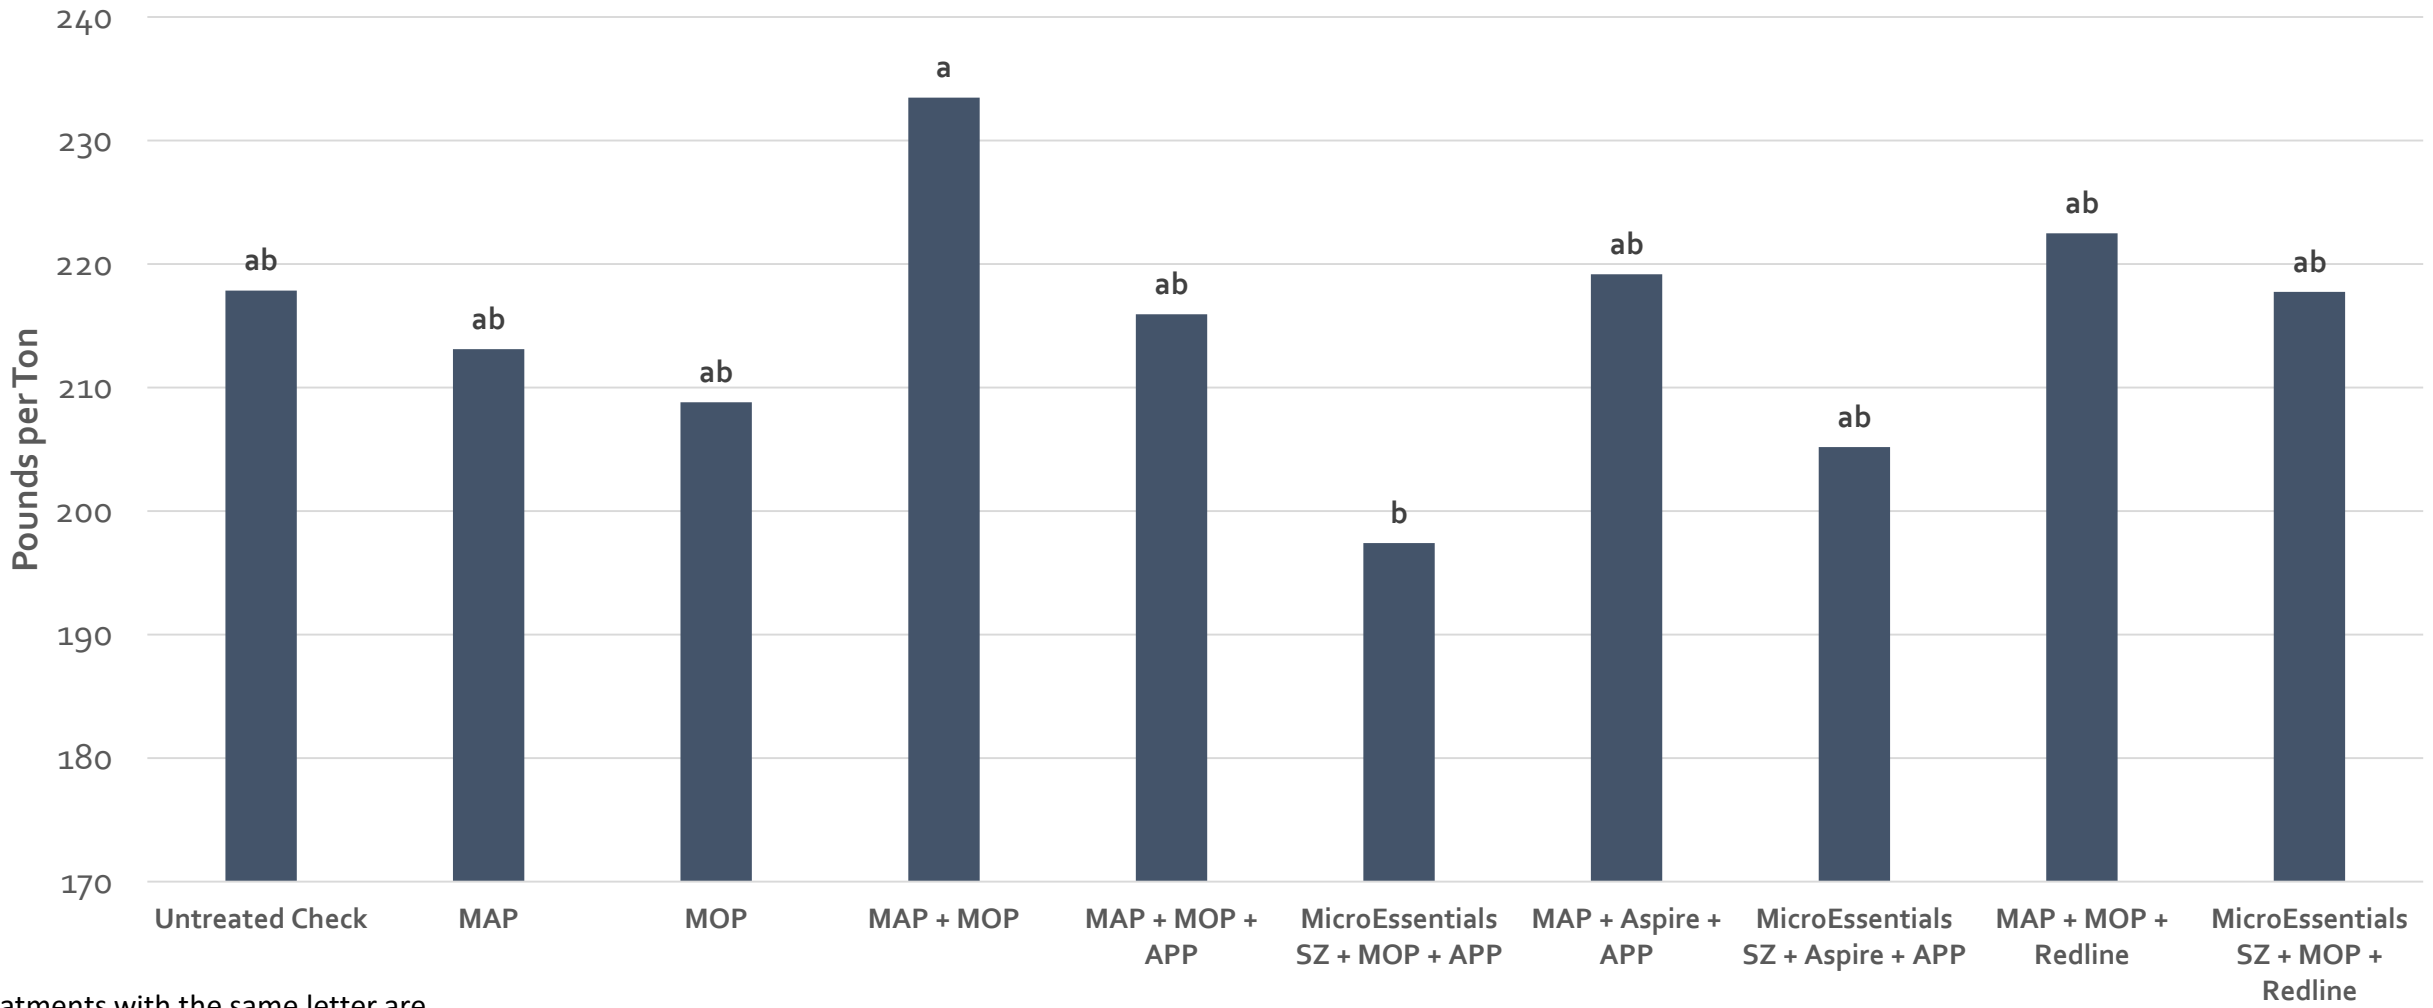

LSD (p=0.10): 1.18
CV: 5.93

Mosaic MicroEssentials – 2016

% Sugar

Treatments with the same letter are not statistically different

Mosaic MicroEssentials – 2016

Tons per Acre

LSD (p=0.10): NS
CV: 40.58

Treatments with the same letter are not statistically different

Mosaic MicroEssentials – 2016

Recoverable Sugar per Ton

LSD (p=0.10): 28.58
CV: 9.44

Treatments with the same letter are not statistically different

LSD (p=0.10): 2,998
CV: 45.8

Recoverable Sugar per Acre

Treatments with the same letter are not statistically different

Treatment List

- Untreated Check
- MAP, 35 lb/a, PPI
- MOP, 60 lb/a, PPI
- MAP, 35 lb/a + MOP, 60 lb/a, PPI
- MAP, 35 lb/a + MOP, 60 lb/a, PPI & APP, 3 gal/a, IF
- MicroEssentials SZ, 35 lb/a + MOP, 60 lb/a, PPI & APP, 3 gal/a, IF
- MAP, 35 lb/a + Aspire, 60 lb/a, PPI & APP, 3 gal/a, IF
- MicroEssentials SZ, 35 lb/a + Aspire, 60 lb/a, PPI & APP, 3 gal/a, IF
- MAP, 35 lb/a + MOP, 60 lb/a, PPI & Redline, 3 gal/a, IF
- MicroEssentials SZ, 35 lb/a + MOP, 60 lb/a, PPI & Redline, 3 gal/a, IF